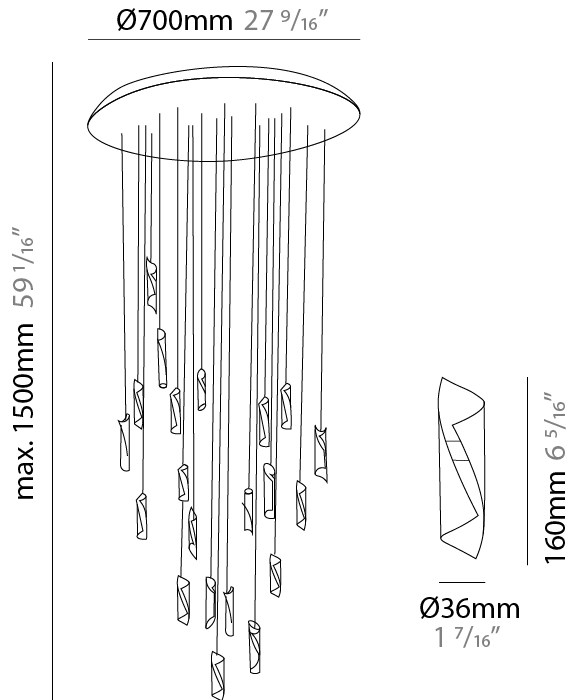

HUE 20 SUSPENSION

D131004- _____
base number

1. To build a product code in our configurator select the specify button on the base model # product page
2. To build a manual product code on this datasheet choose from the options listed below in blue font and add the suffix to the base model #

GENERAL

Series: HUE
Subseries: Hue 20
Brand: Knikerboker
Division: Design
Mounting Type: Suspension
Mounting Location: Ceiling
Subcategory: Ambient

PHYSICAL

Shape: Abstract
Diameter (mm): 700
Diameter (in): 27 ⁹/₁₆"
Height (mm): 160
Height (in): 6 ⁵/₁₆"
Max. Overall Height (mm): 1500
Max. Overall Height (in): 59 ¹/₁₆"
Light Distribution: Direct / Indirect
Fixture Finish: EWH / EBK / MAN / COF / PRD / SLF / GLF / CLF / BRL / EWS / EWG / EWC / EWR / EBS / EBG / EBC / EBC / EBB / MAS / MAD / MAC / MAB / COS / CGO / CCL / CBL / PRS / PRG / PRC / PRB
Fixture Material: Metal
Cable Details: Silicon Coaxial Cable

ELECTRICAL

Lamp Type: LED
Total Output Wattage (W): 30
Dimming: Phase Dimming (120Vac Only)
Driver Included: Yes
Driver Location: Integrated
Driver Type: Constant Current - Universal
Driver Class: Class 2
Input Voltage (V): 120 - 277
Constant Current (MA): 350
Upon Request: Phase dimming @120Vac only / Non-dimming 277Vac

LED

Number of LEDs: 20
Color Temperature (°K): 3000
Max. Delivered Lumen (lm): 3000
CRI: >80 CRI
Lamp Life (hrs): 50000

OPTICAL

RATINGS AND CERTIFICATIONS

Certified By: Certified for North American Standards
IP rating: IP20